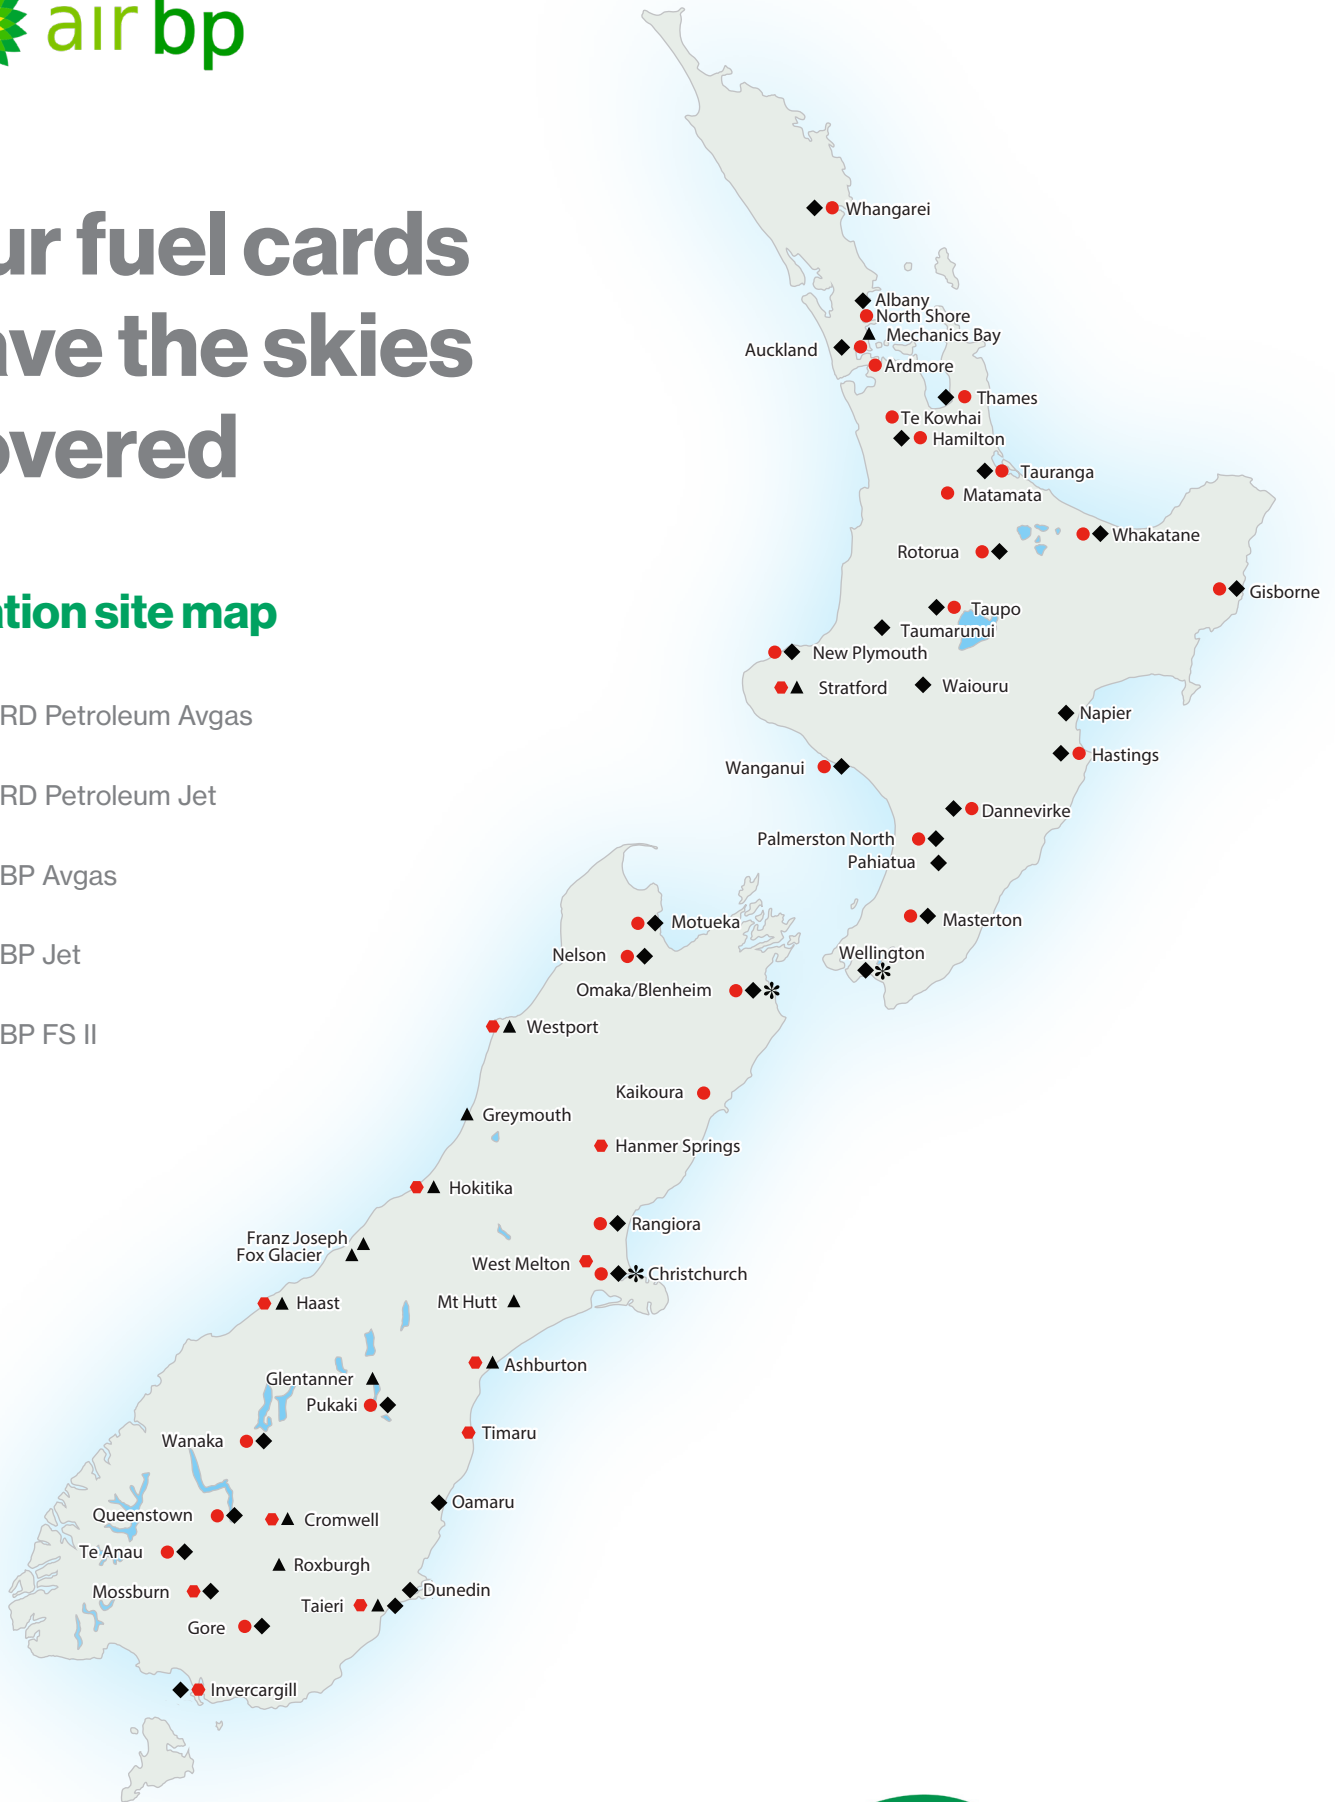

Our fuel cards have the skies covered

Aviation site map

-  RD Petroleum Avgas
-  RD Petroleum Jet
-  BP Avgas
-  BP Jet
-  BP FS II

FREEPHONE 0800 44 00 14 **PHONE** 03 384 9962
EMAIL office@rdp.co.nz
www.rdp.co.nz